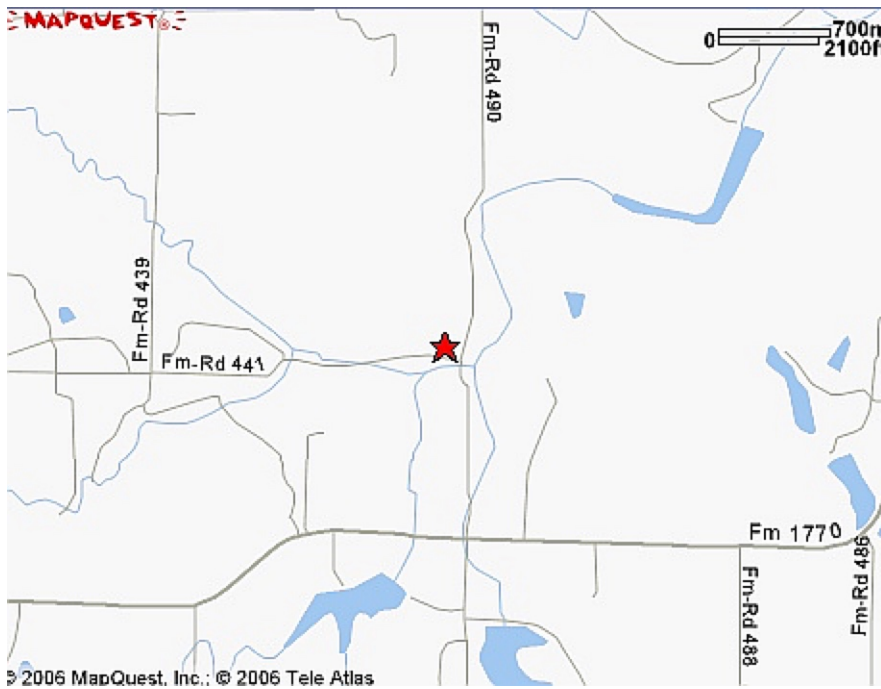

Atoka Cemetery, Coleman County, Texas

> Atoka Cemetery

> Location

On this page: *Atoka Cemetery Location, Directions, Maps*
Latest update: Saturday, 14 May, 2022

"Atoka is a well kept cemetery, with a chain link fence on the south and east sides, and a barbed wire and net fence on the north and west. A main gate is on the south side. There are several roads running through the cemetery..."

Coleman County, Texas Cemetery Directory by Vena Bob Gates, Judia Terry and Ralph Terry [[in .pdf](#)]

- Novice, Coleman County, Texas 79538
- Latitude: 31.99381
- Longitude: -99.67274
- 31.99381, -99.67274
- 31°59'37.7"N 99°40'21.9"W
- UTM: Zone 14, Easting 436455, Northing 3539850
- Elevation (ft/m): 1923/586

- From Novice, take FM 1770 for 3 miles west.
- Turn north onto County Road 490 and continue about 1 mile.
- Turn the left on CR 441 at fork in the road.
- The entrance is about 500 feet and on the right.

Atoka Cemetery, Coleman County, Texas

> Atoka Cemetery

> Location

FindAGrave.com

[Google My Maps](http://GoogleMyMaps.com)

TERRAFLYPHOTO
[HTTP://TERRASERVER-USA.COM](http://TERRASERVER-USA.COM)